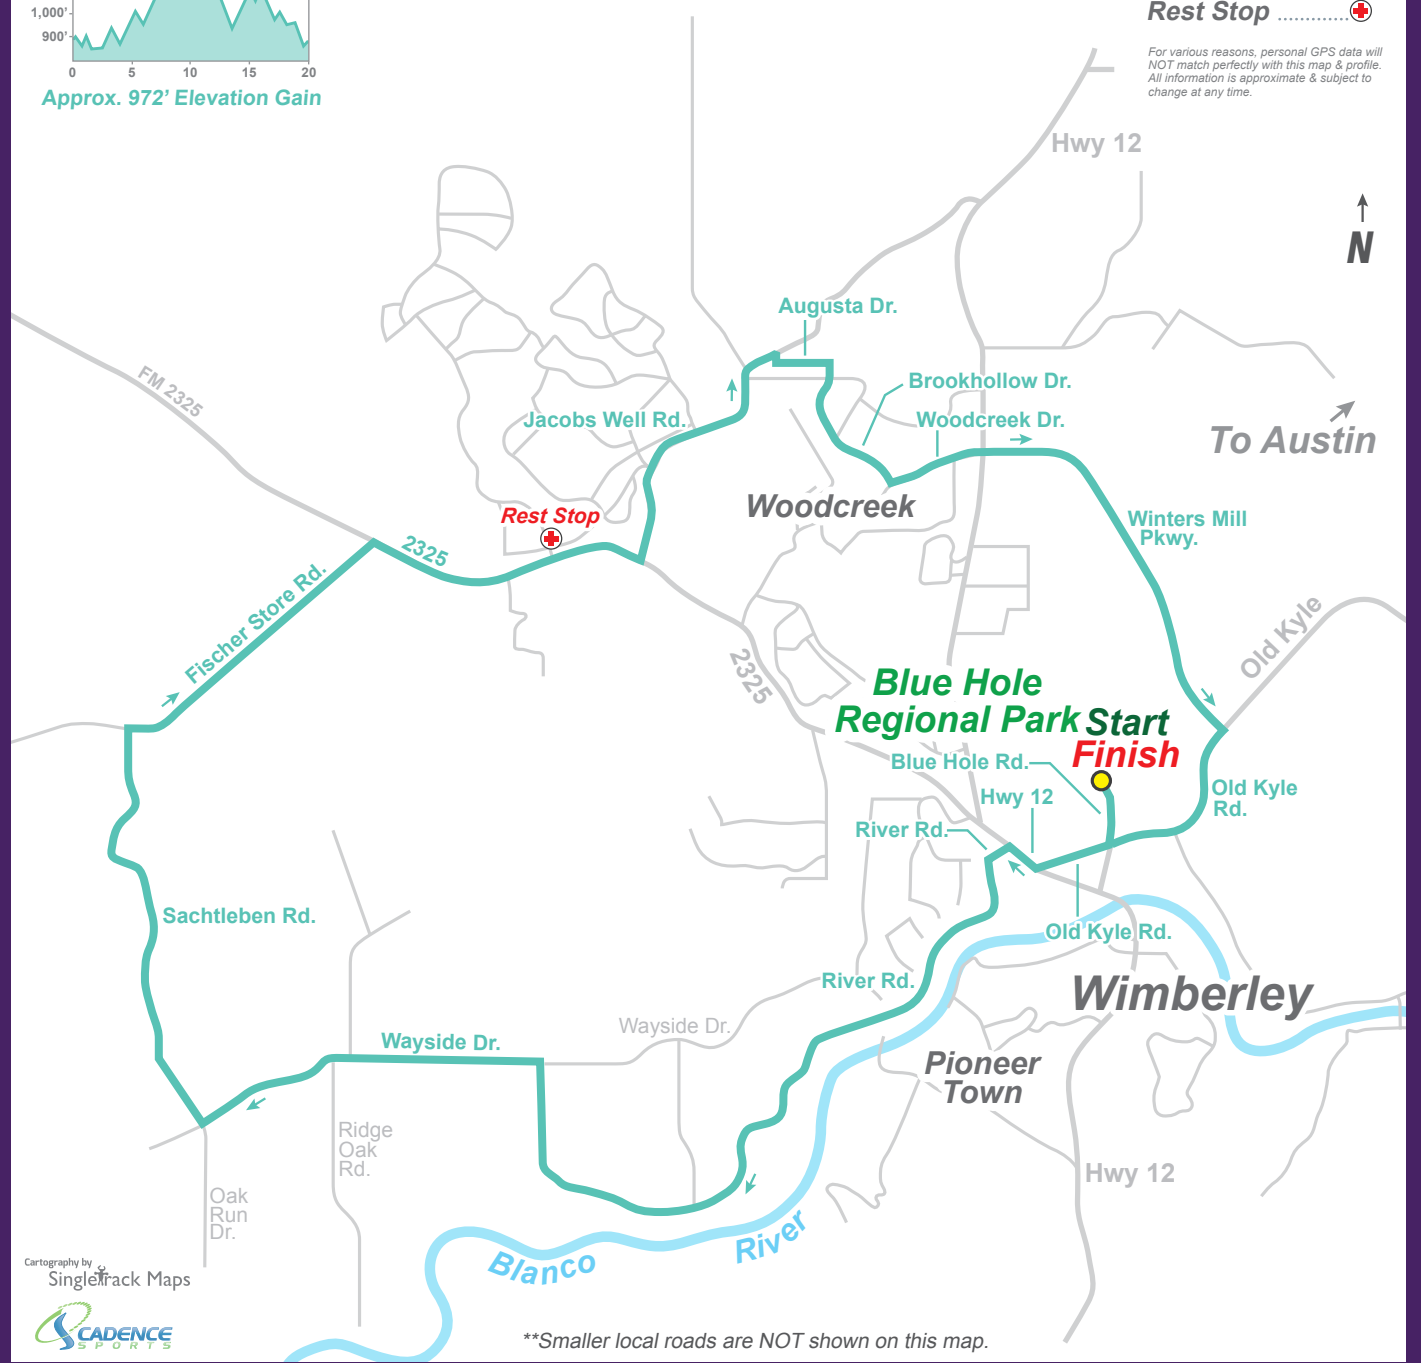

RIDE TO END ALZ

ALZHEIMER'S ASSOCIATION

TEXAS

20 Mile Profile:

Approx. 972' Elevation Gain

LEGEND

- 20 Miles.....
- Rest Stop

For various reasons, personal GPS data will NOT match perfectly with this map & profile. All information is approximate & subject to change at any time.

Cartography by SingleTrack Maps

**Smaller local roads are NOT shown on this map.