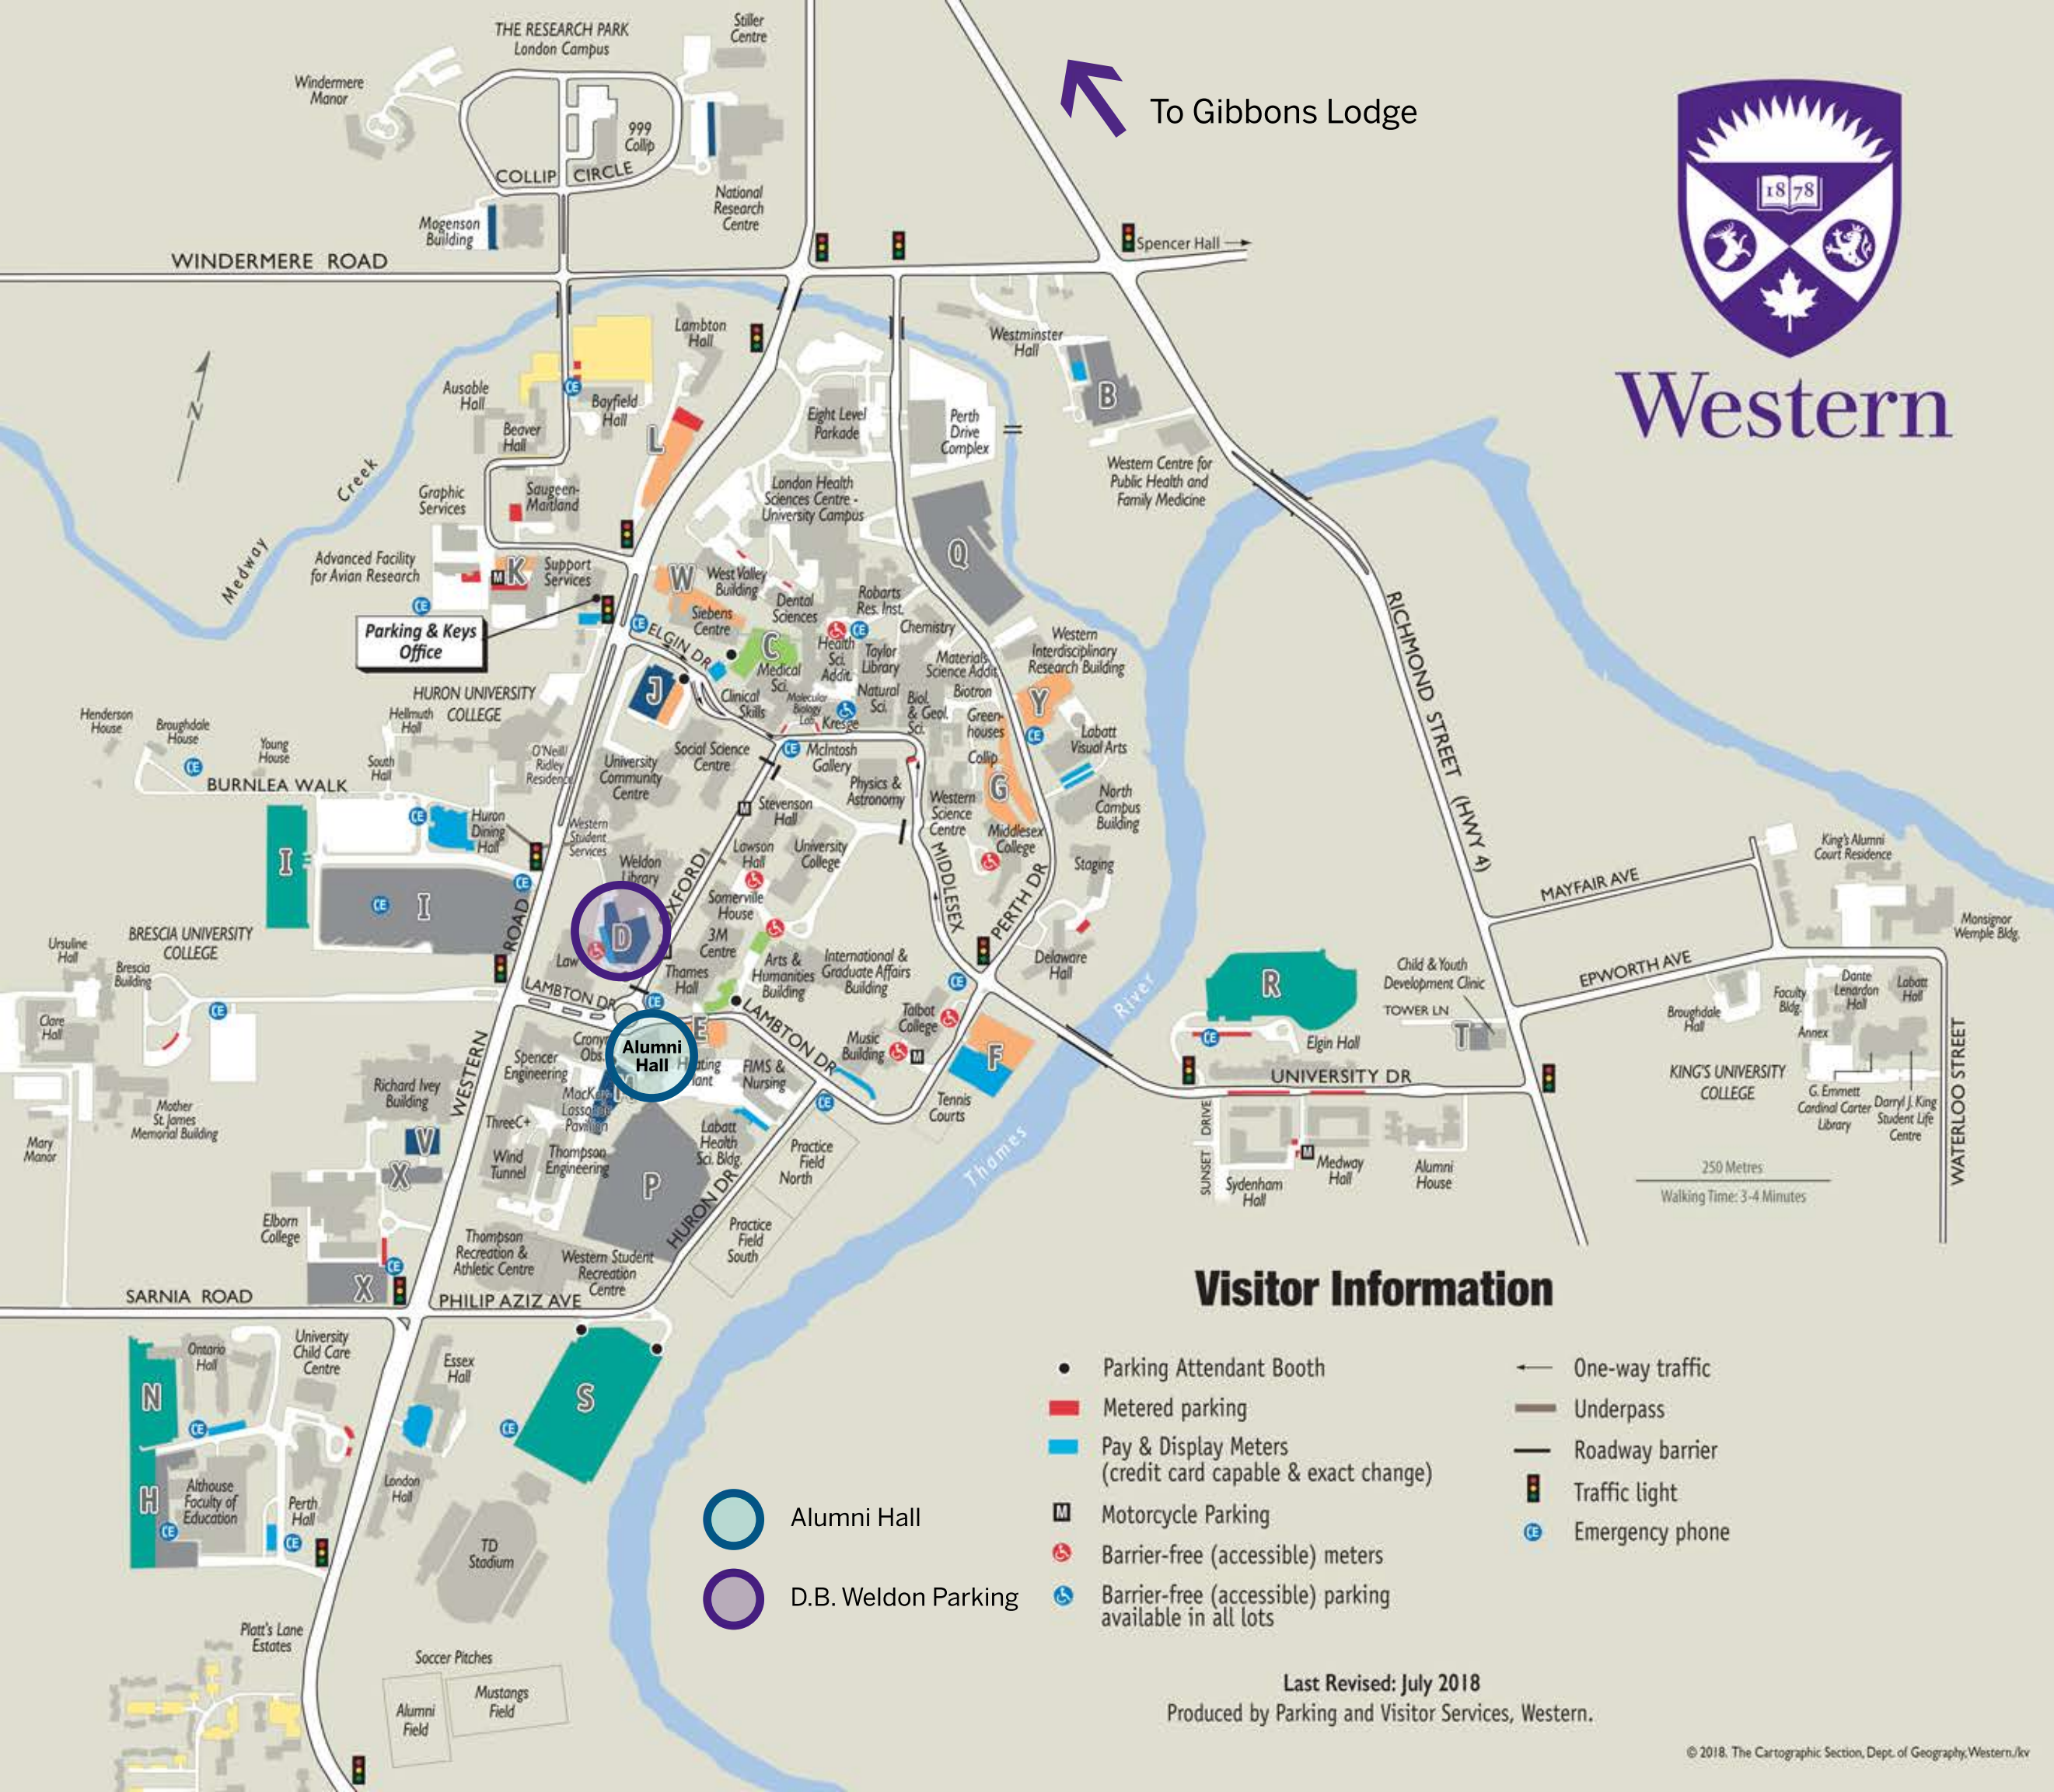

PERIMETER PARKING

- B** Westminster
- H** Althouse
- I** Springett **(FP)**
- P** South Valley
- Q** Chemistry
- T** Tower Lane
- X** Elborn College **(FP)**

STUDENT PARKING

- H** Althouse **(FP)**
- I** Springett **(FP)**
- N** Ontario
- R** Medway **(FP)**
- S** Huron Flats **(FP)**

VISITOR PARKING

- D** D.B. Weldon
- J** Social Science
- M** Alumni / Thompson
- V** Ivey (**RESTRICTED PARKING**)

PATIENT LOTS

- C** Medical Science
- Plus Fowler Clinic (Kent Dr.)

UNIVERSITY APARTMENT PARKING

An apartment permit is required.

WEEKEND FREE PARKING

Lots identified by the **(FP)** icon have free parking from Fridays at 5pm to Mondays at 7am. **The Siebens free parking begins Fridays at 7pm.

To Gibbons Lodge

Visitor Information

- Parking Attendant Booth
- Metered parking
- Pay & Display Meters (credit card capable & exact change)
- Motorcycle Parking
- Barrier-free (accessible) meters
- Barrier-free (accessible) parking available in all lots
- One-way traffic
- Underpass
- Roadway barrier
- 🚦 Traffic light
- ☎ Emergency phone